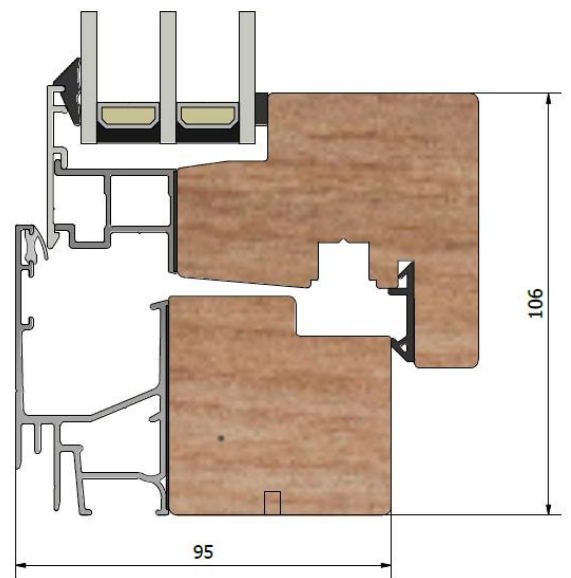

Stil LKF953

Inward opening Tilt/turn window tripple glazed

Product Facts

Frame depth (mm)	95
Sound Reduction Rw (dB)	35 - 45
U-value (W/m ² K)	1,0 - 1,3
Surface finish	Optional RAL or NCS
Weep holes	Hidden or Visible
Opening	Inwards
Hinges	Tilt/turn

Closed position

Ventilation position

Cleaning position

Install the windowsill in the innermost track